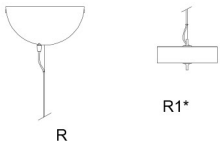

2360 Odette Odile

Canopy

Materiali _ Materials
Corpo - Body:

Metallo, Metal
* Ceramica, Ceramic

a richiesta con _ on request with

PUSH, 1-10V, DALI 
Casambi Bluetooth 

Code	Ø	H	Led Drivers Output		Finitura Finish
2360/R	26	15	12V	4	Nichel / Nickel Canna di Fucile / Iron Grey
2360/R1*	20	10	12V	7	Nichel / Nickel Canna di Fucile / Iron Grey